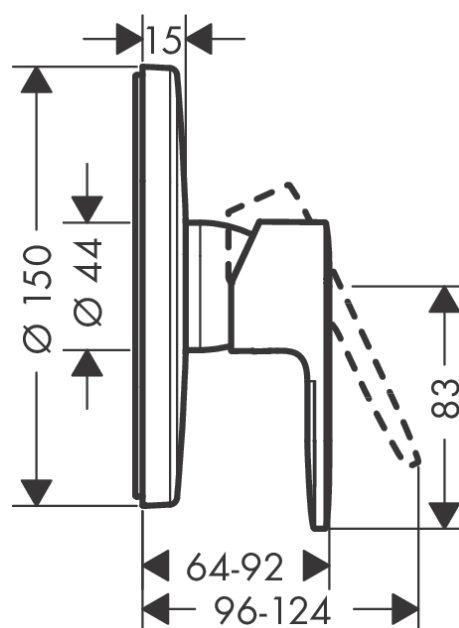

Vernis Blend

Single lever shower mixer for concealed installation for iBox universal

Surfaces: **Chrome** Article Number: **71667000**

Description

product features

- 1 function
- connection type: basic set
- maximum flow rate at 3 bar: 29,3 l/min
- ceramic cartridge
- min. operating pressure: 1 bar
- max. operating pressure: 10 bar
- temperature limitation adjustable

Product image

Scale drawing

Flowchart